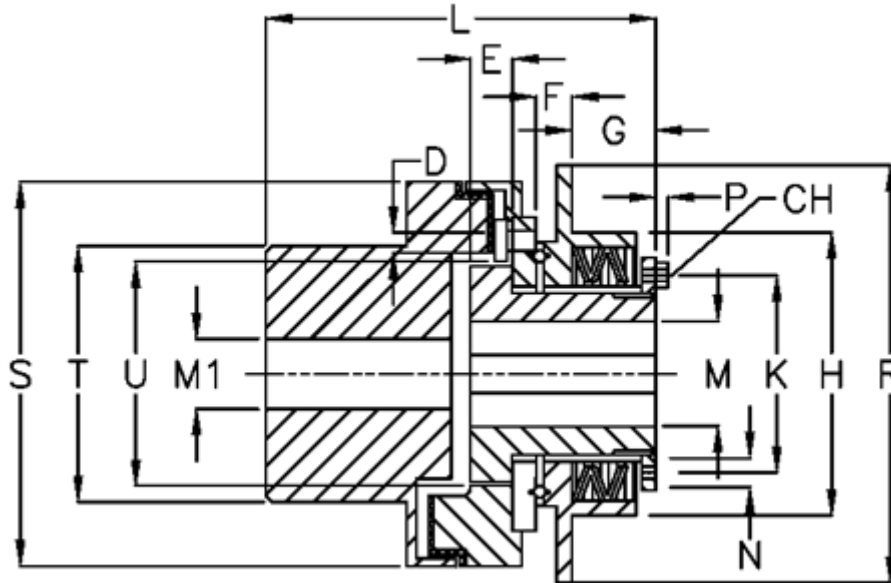

Article number: 46964532

Description: Synchron mini G 45 M

## Measures

D	= 6xM6	L	= 155.0	U	= 81
Disc spring mounting	= 3x1M	M1 max	= 60		
Disc spring version	= M - medium	M max	= 45		
E	= 22.0	M min	= 18		
F	= 8.0	P	= 4.0		
G	= 35.0	R	= 150		
H	= 114	S	= 128		
K	= 86	T	= 90		